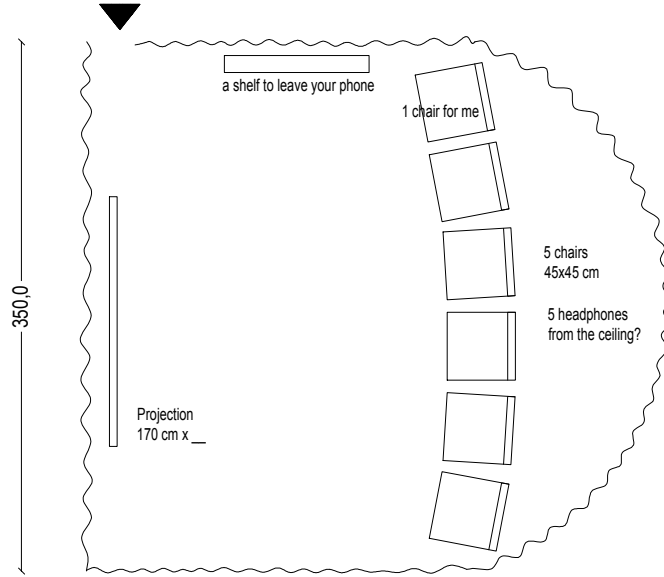

THE ONLY
ENTRANCE
closes after the entrance
of the visitors

380,0
VAR 1

THE ONLY
ENTRANCE
closes after the entrance
of the visitors

380,0
VAR 2

Nina Rojc
MEMORIES I DON'T REMEMBER

video projection
V2 space
M 1:5