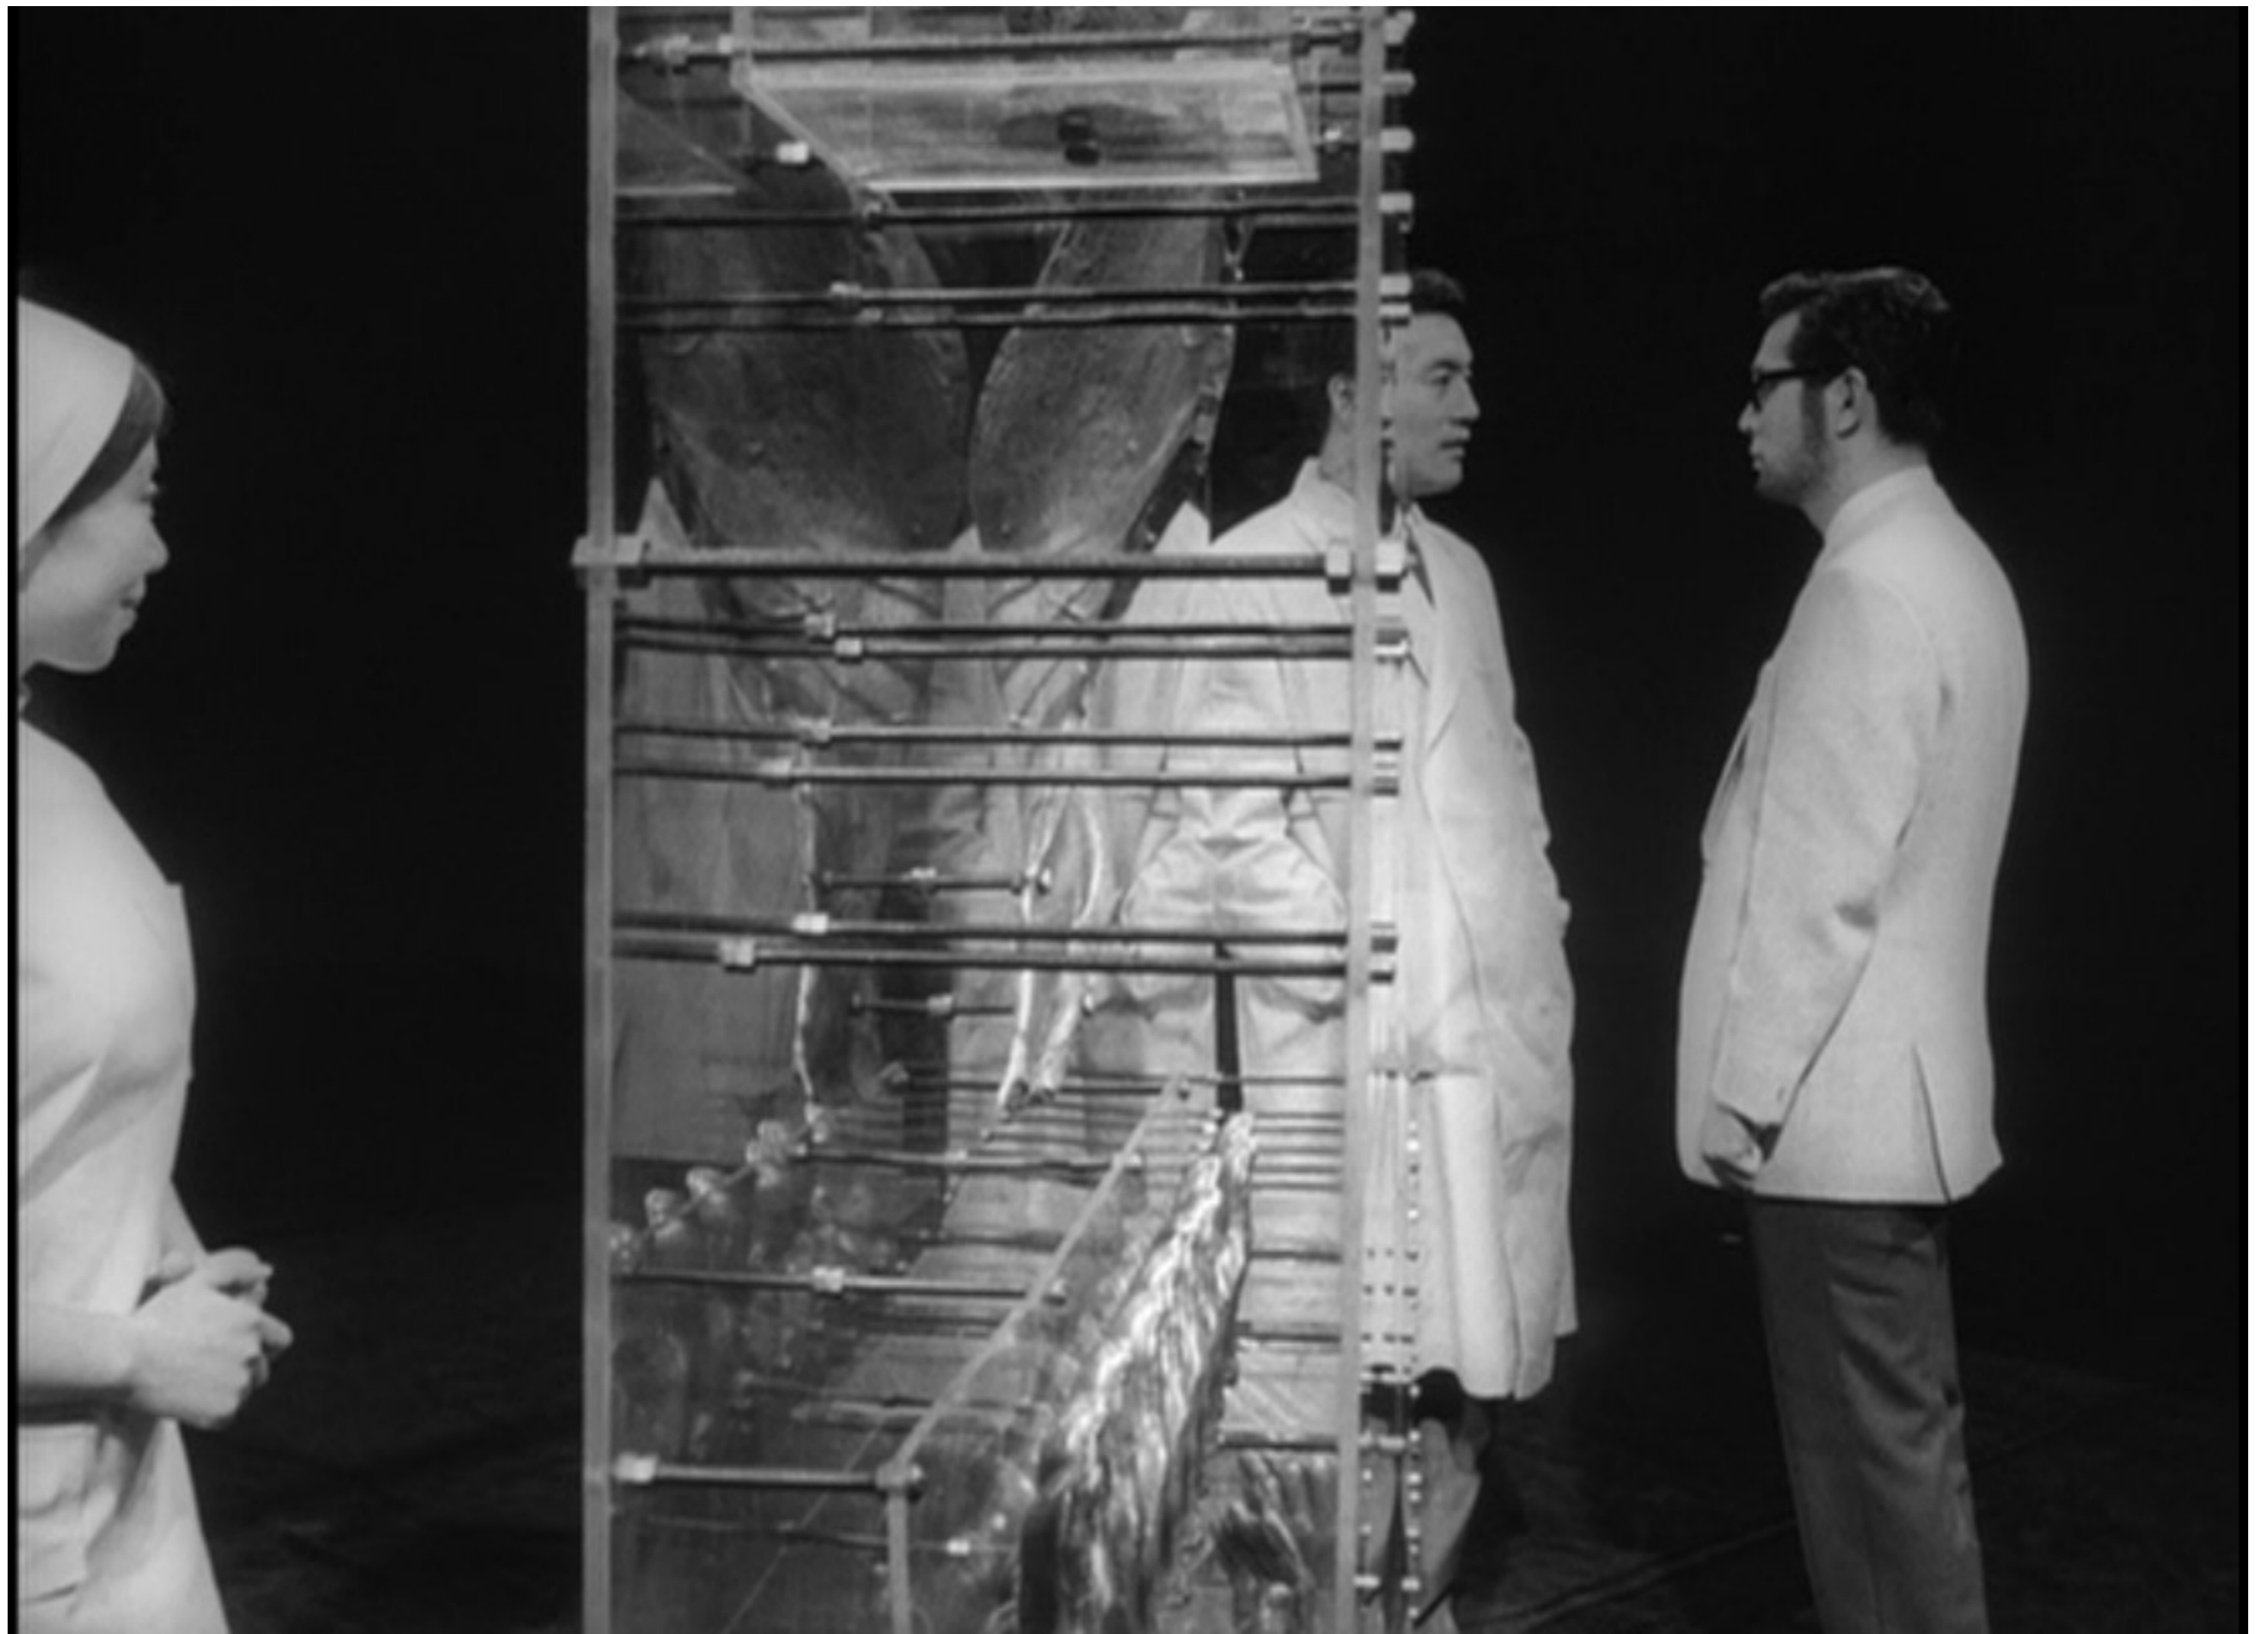

SEPERATE

STATES

TITLE SEQUENCE

SCENE 1

A woman with dark hair styled in braids, wearing a white lab coat, is seated at a desk. She is looking down at a document on the desk. Behind her is a large, illuminated whiteboard. The scene is dimly lit, with the primary light source being the whiteboard. On the desk to her right, there is a blue folder and some papers.

By the power vested in me,

SCENE 2

SCENE 3