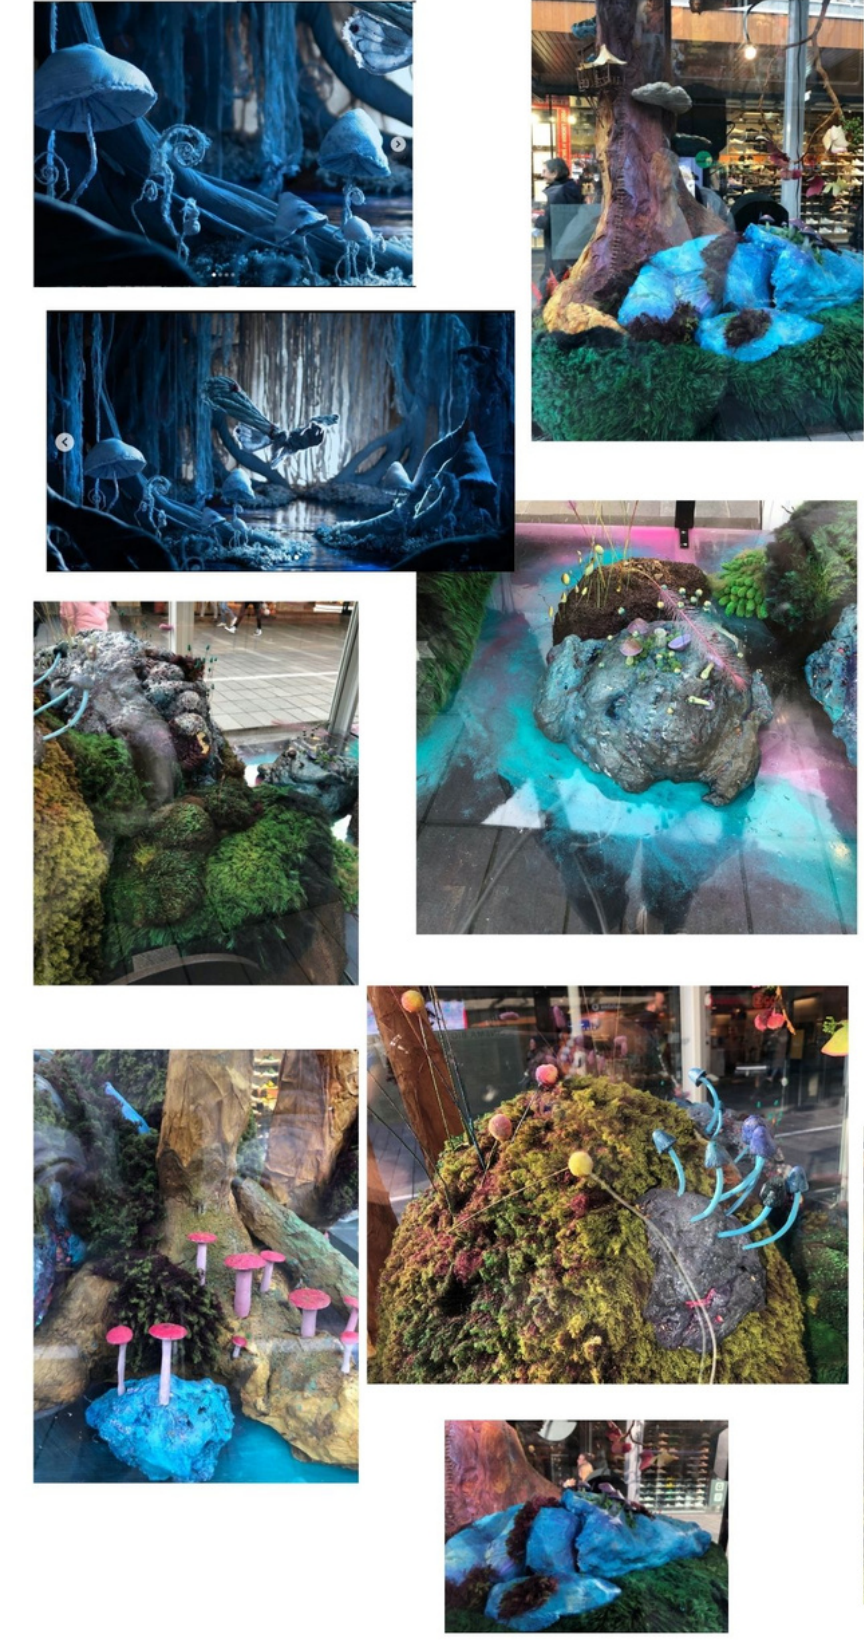

Worldbuilding Inspiration Moodboard

"Day 789"

Monochromatic Room

Day 786 (a calendar on the wall.)

The soundtrack for going in to the world is 'Gunes yerinde '00:20 - 00:50'

Close up shots of the room and objects and the tv, sound...

Shooting - end of April

TV in the room

Character Design

Character is not moving in realtime but changes position from scene to scene.

Changeable parts - face  
Inspiration for the character  
How to mention her?  
She?