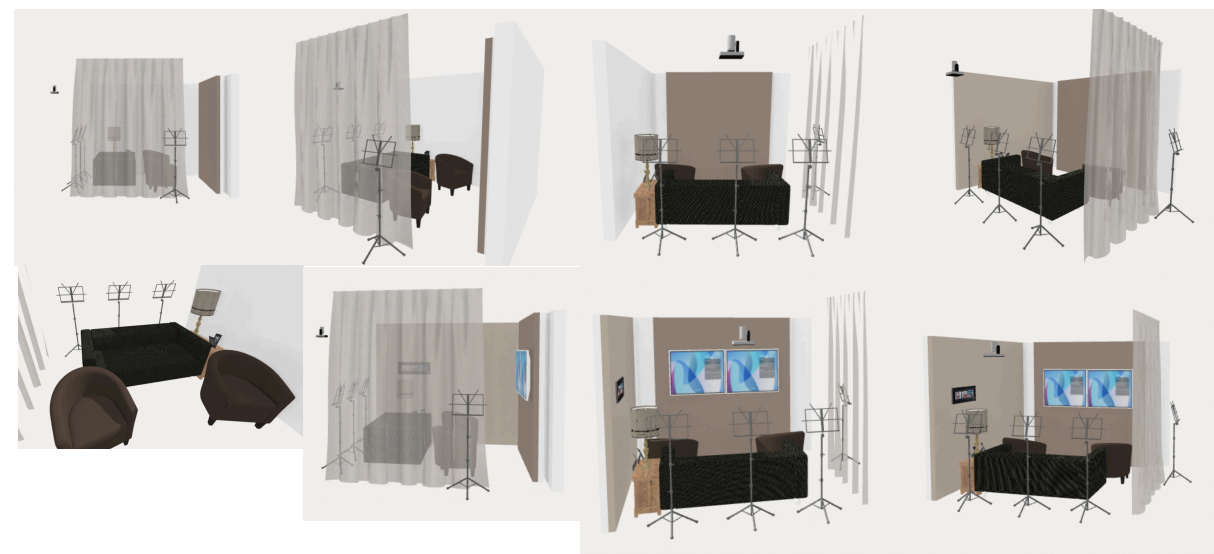

SCREENS

Something else I might want to add:

PROJECTORS

Something else I might want to add:

measurements